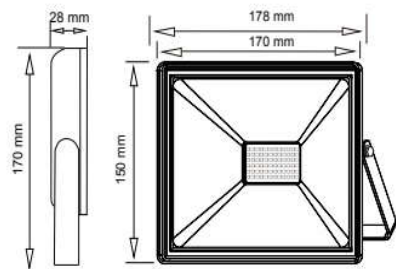

Technical Drawing

Features

- High Lumen and CRI, Good quality & Constant Current driver.
- High heat dissipation, low carbon and environmental protection.
- SMD LED Lamp Base.
- Very low energy consumption.